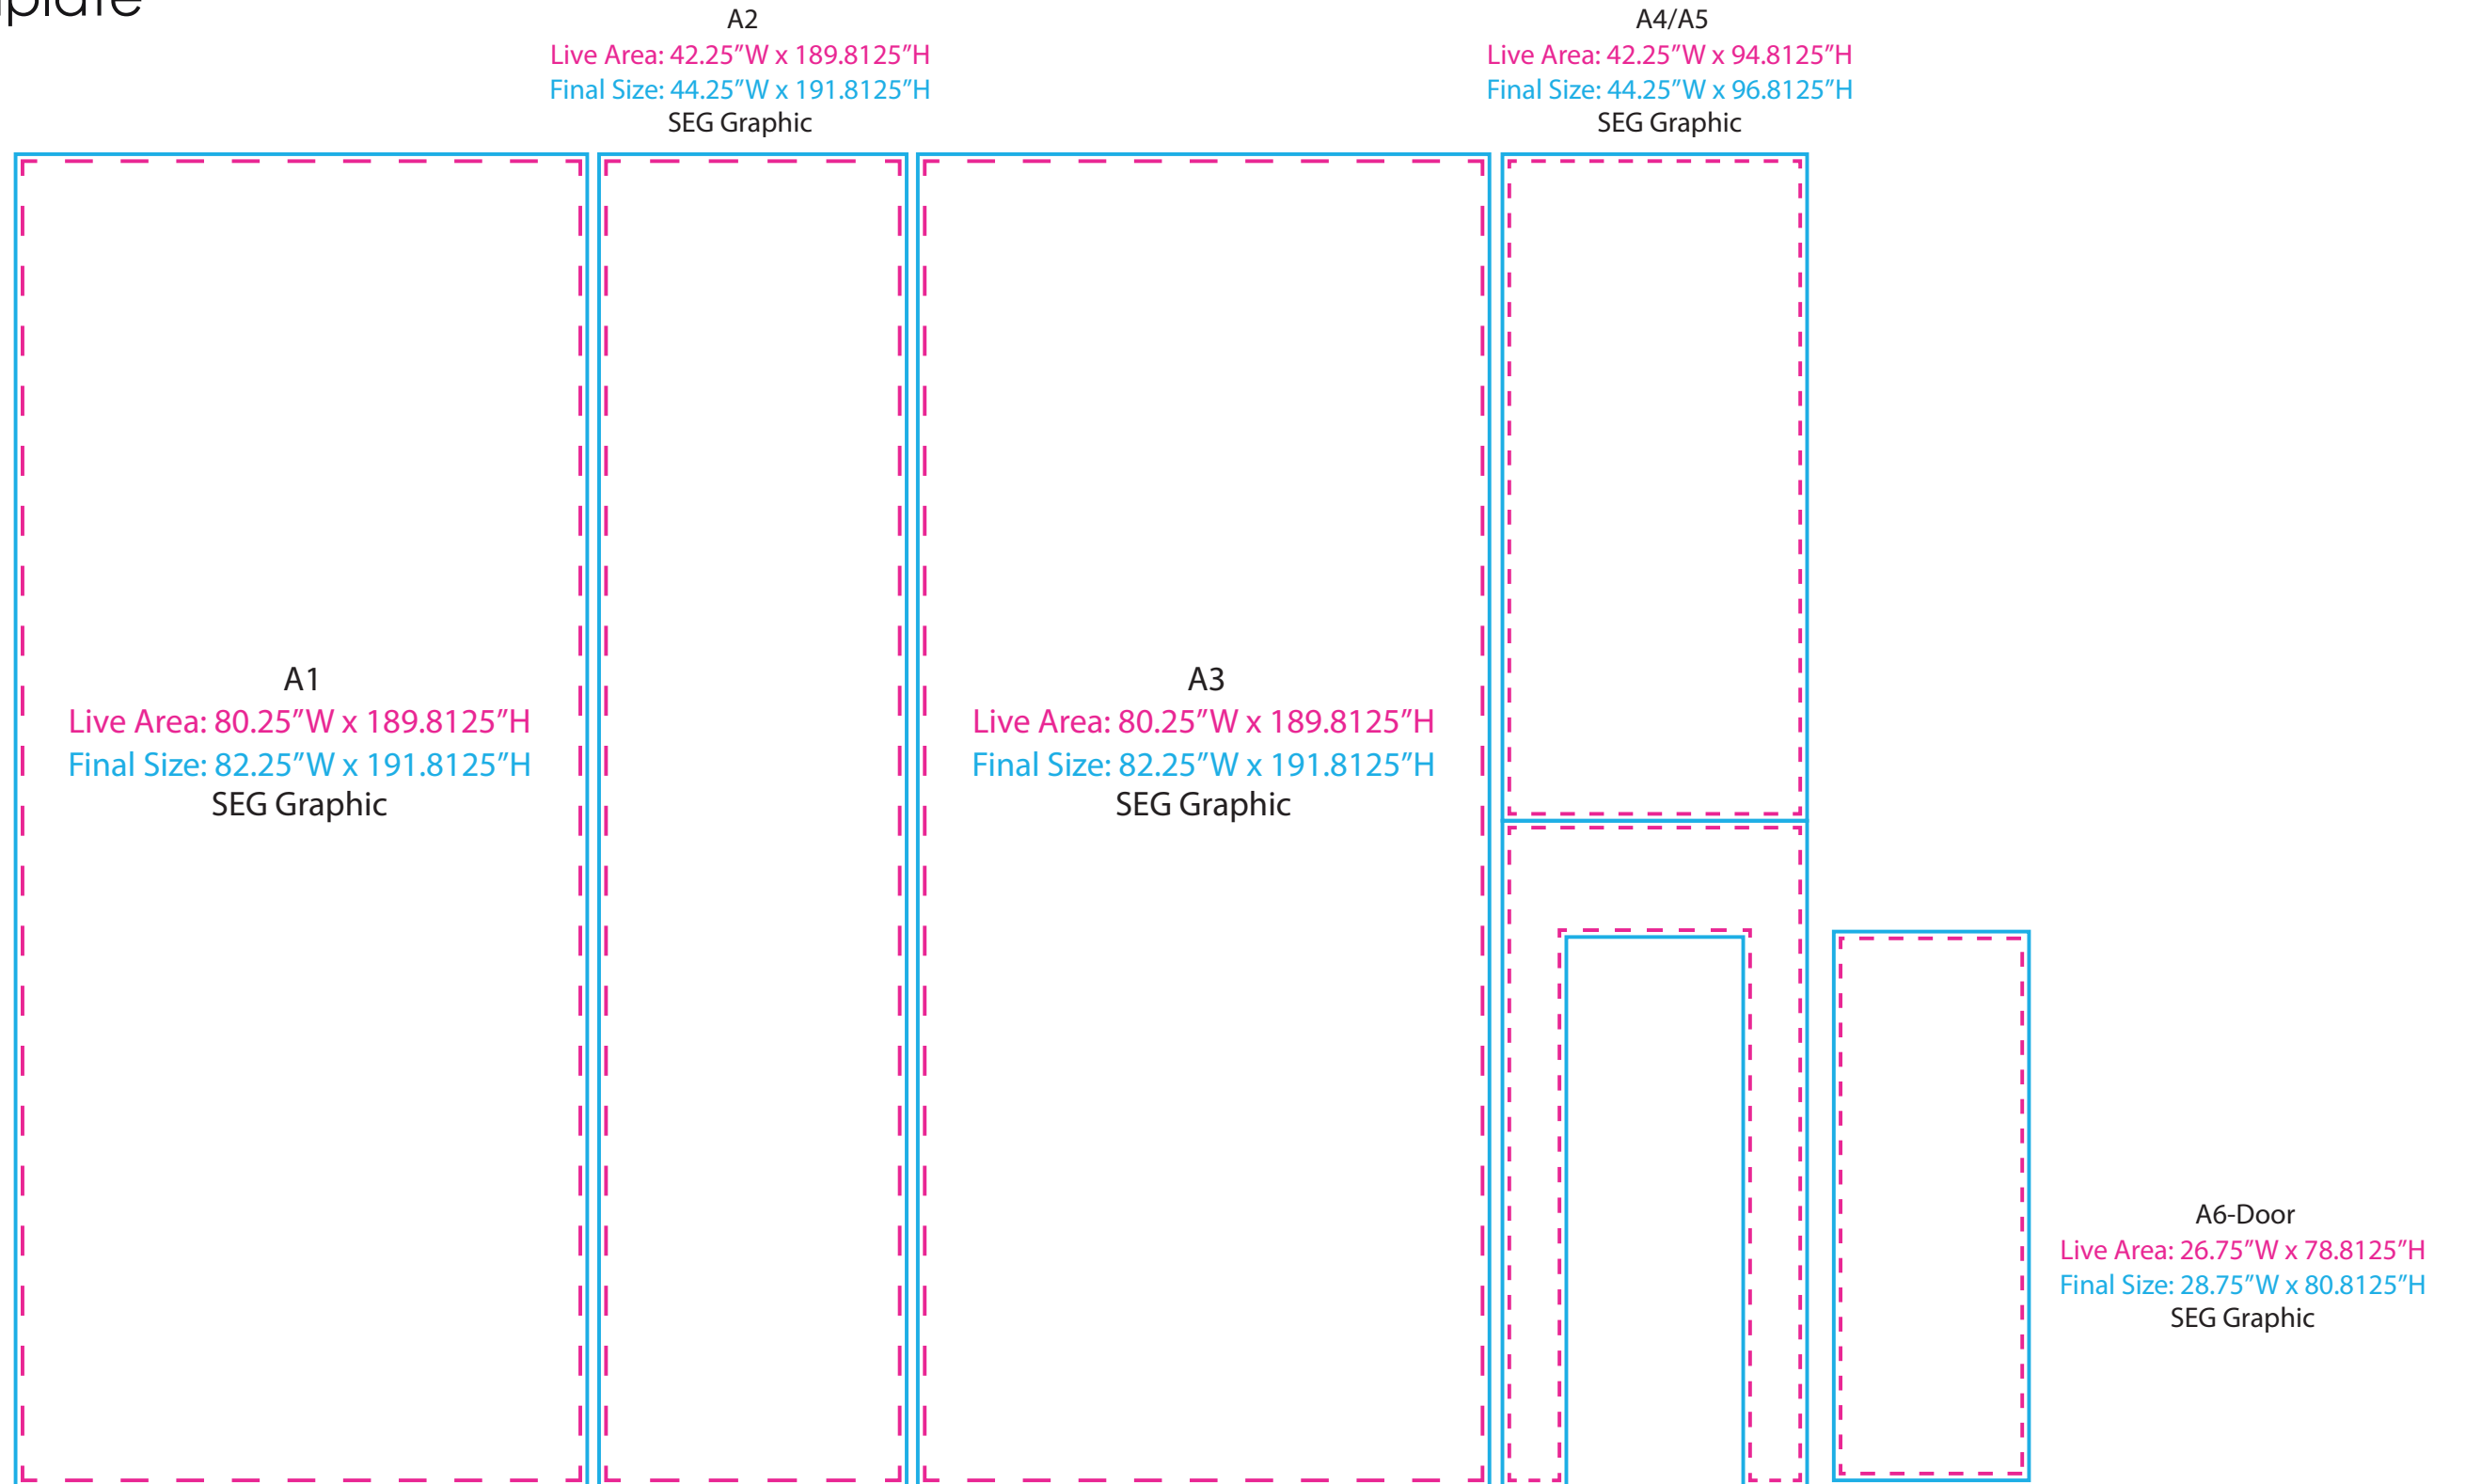

Graphic Template

NOTE: All Raster Art (jpg, tiff,psd, png, etc.) must be at least 100 dpi at print size.
Standard kits are often customized. Please check with Customer Service to ensure that this template matches your specific job.